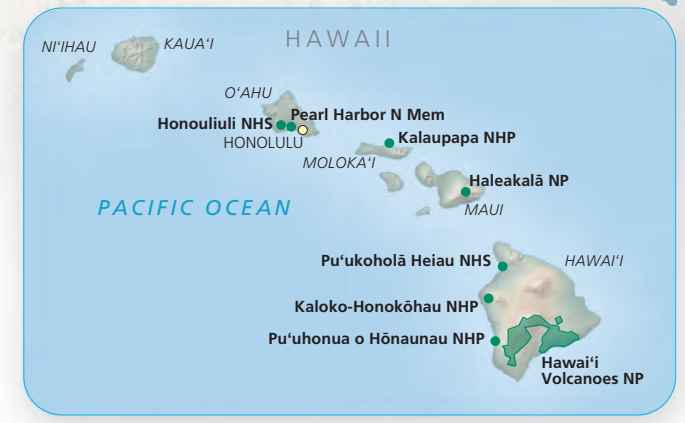

Abbreviations for National Park System Areas

Where the Parks Are

1. **PHILADELPHIA AREA**
   Edgar Allan Poe NHS
   Hopewell Furnace NHS
   Independence NHP
   Theodore Roosevelt N MEM
   Valley Forge NHP

1. **BALTIMORE AREA**
   Fort McHenry NM and Historic Shrine
   Hampton NHS

1. **MARYLAND**
   Antietam NB
   Catoctin Mountain Park
   Chesapeake and Ohio Canal NHP (also DC, WV)
   Clara Barton NHS
   Fort Washington Park
   Greenbelt Park
   Monocacy NB
   Piscataway Park
   Potomac Heritage NST (also PA, VA, DC)

1. **VIRGINIA**
   Arlington House, The Robert E. Lee Memorial
   George Washington Memorial PKWY (also MD)
   Mammas NBP
   Prince William Forest Park
   Wolf Trap National Park for the Performing Arts

Map depicts the 421 authorized National Park Service units.
● City with National Park Service unit
○ Other city

For information about National Trails administered by the National Park Service, visit: www.nps.gov/nts

For Wild and Scenic Rivers information, visit www.nps.gov/wsr

Scale for all areas except Alaska
0 100 200 Kilometers
0 100 200 Miles