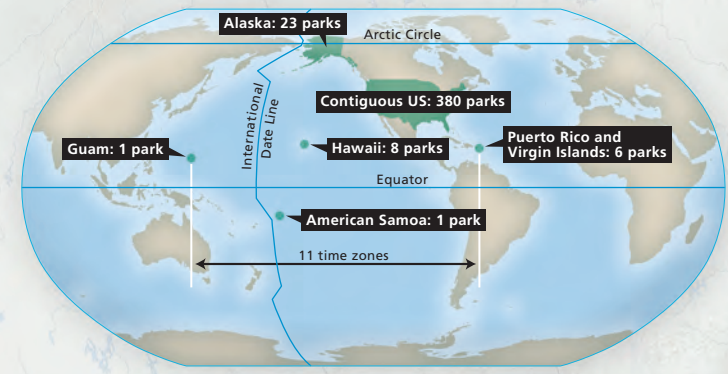

Abbreviations for National Park System Areas

Where the Parks Are

1. **PHILADELPHIA AREA**
   Edgar Allan Poe NHS
   Hopewell Furnace NHS
   Independence NHP
   Theodore Roosevelt N MEM
   Valley Forge NHP

1. **BALTIMORE AREA**
   Fort McHenry NM and Historic Shrine
   Hampton NHS

1. **MARYLAND**
   Antietam NB
   Catoctin Mountain Park
   Chesapeake and Ohio Canal NHP (also DC, WV)
   Clara Barton NHS
   Fort Washington Park
   Greenbelt Park
   Monocacy NB
   Piscataway Park
   Potomac Heritage NST (also PA, VA, DC)

1. **VIRGINIA**
   Arlington House, The Robert E. Lee Memorial
   George Washington Memorial PKWY (also MD)
   Mammas NBP
   Prince William Forest Park
   Wolf Trap National Park for the Performing Arts