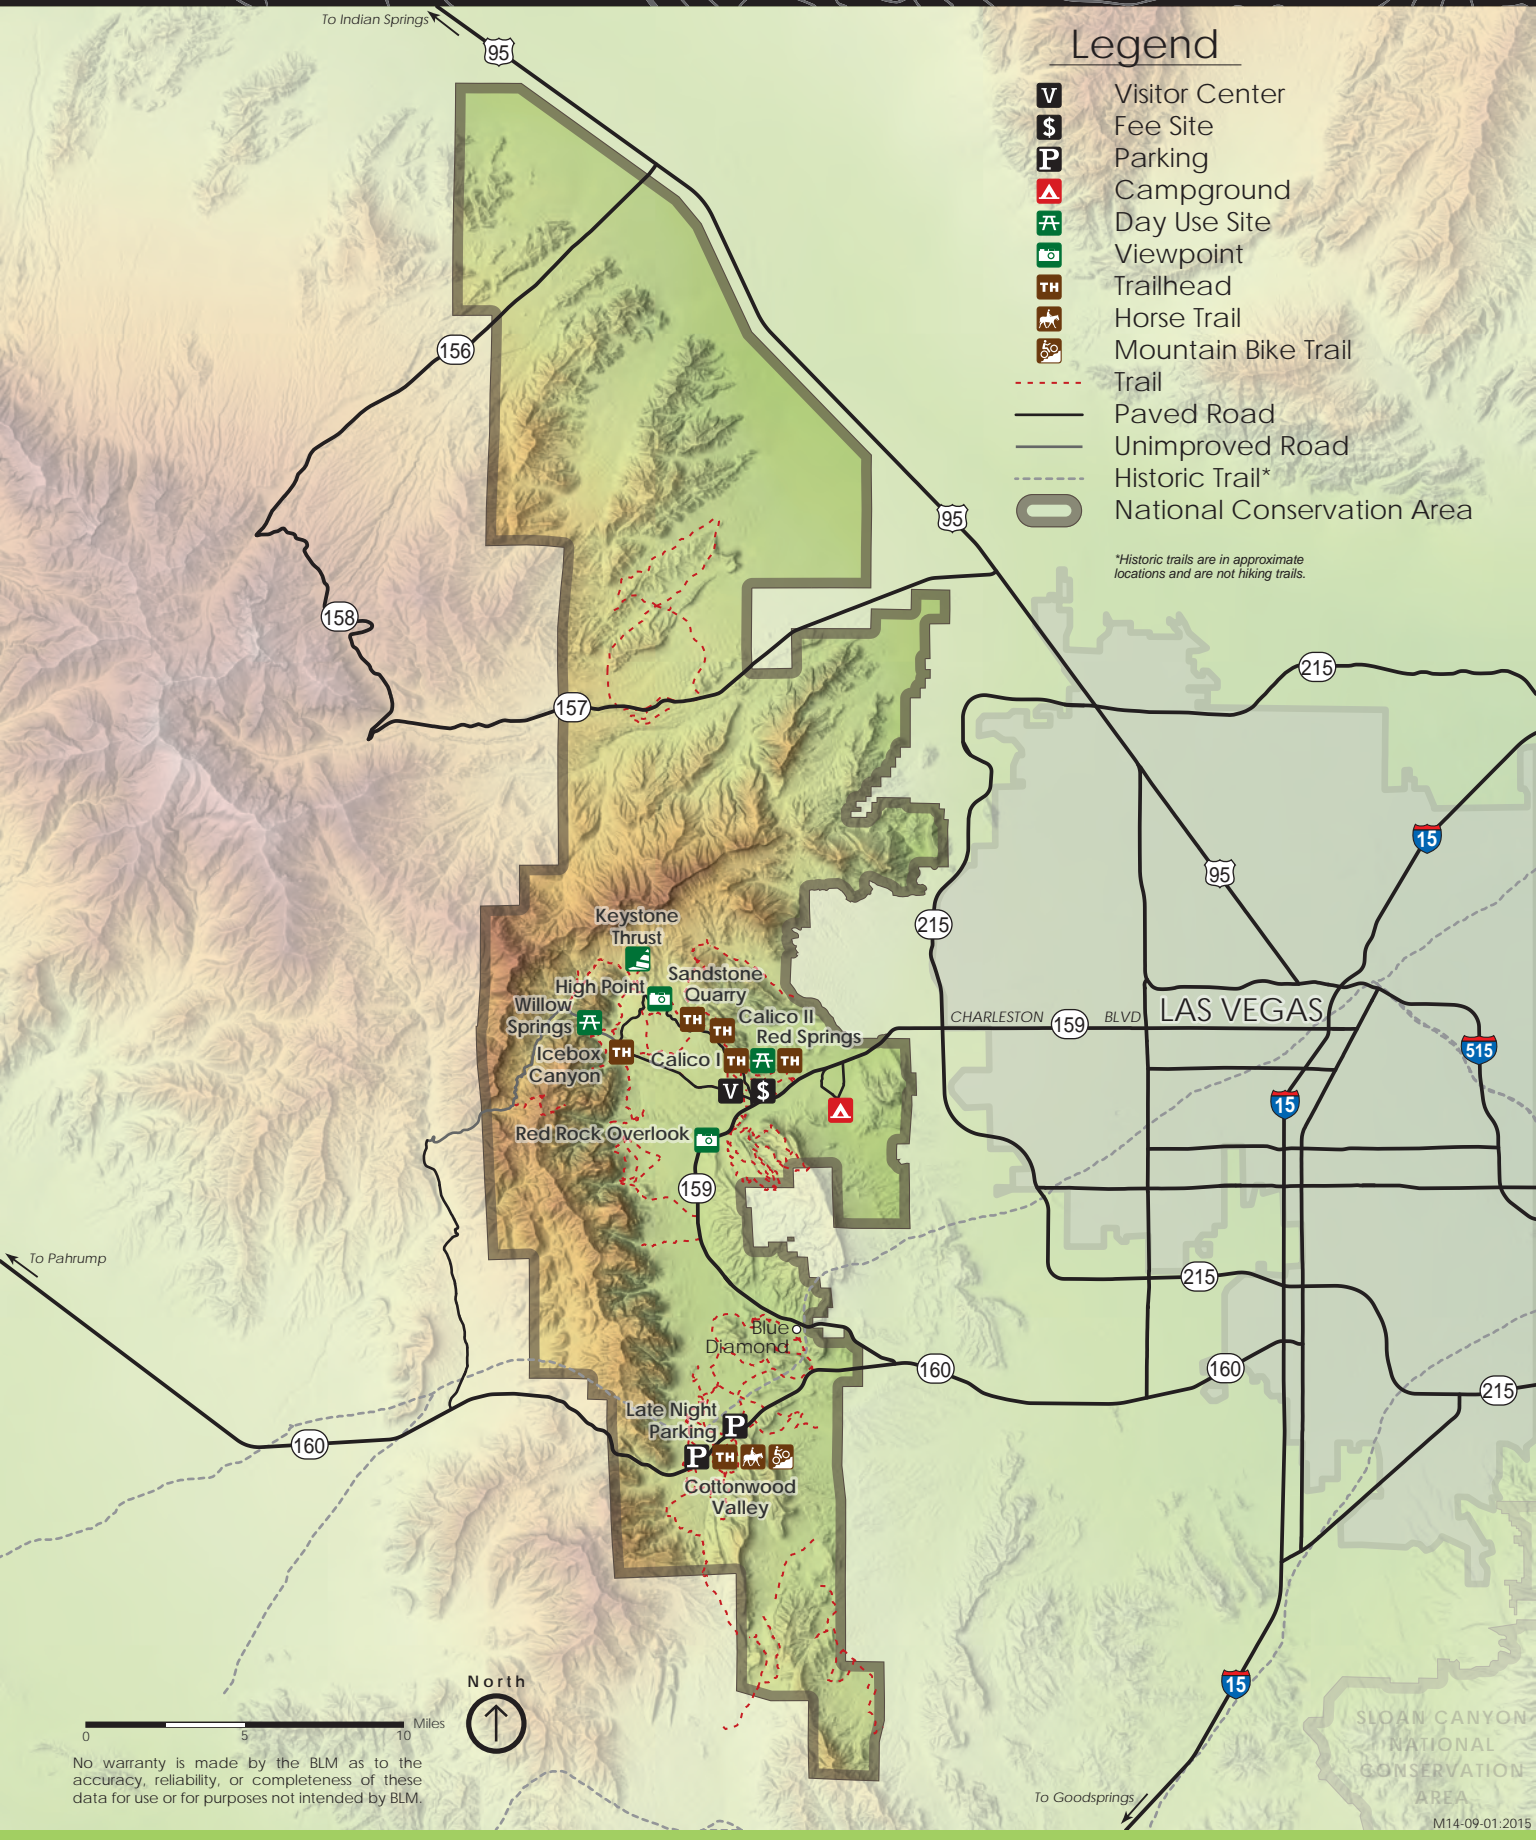

Red Rock Canyon National Conservation Area

Legend

- Visitor Center
- Fee Site
- Parking
- Campground
- Day Use Site
- Viewpoint
- Trailhead
- Horse Trail
- Mountain Bike Trail
- Trail
- Paved Road
- Unimproved Road
- Historic Trail*
- National Conservation Area

No warranty is made by the BLM as to the accuracy, reliability, or completeness of these data for use or for purposes not intended by BLM.