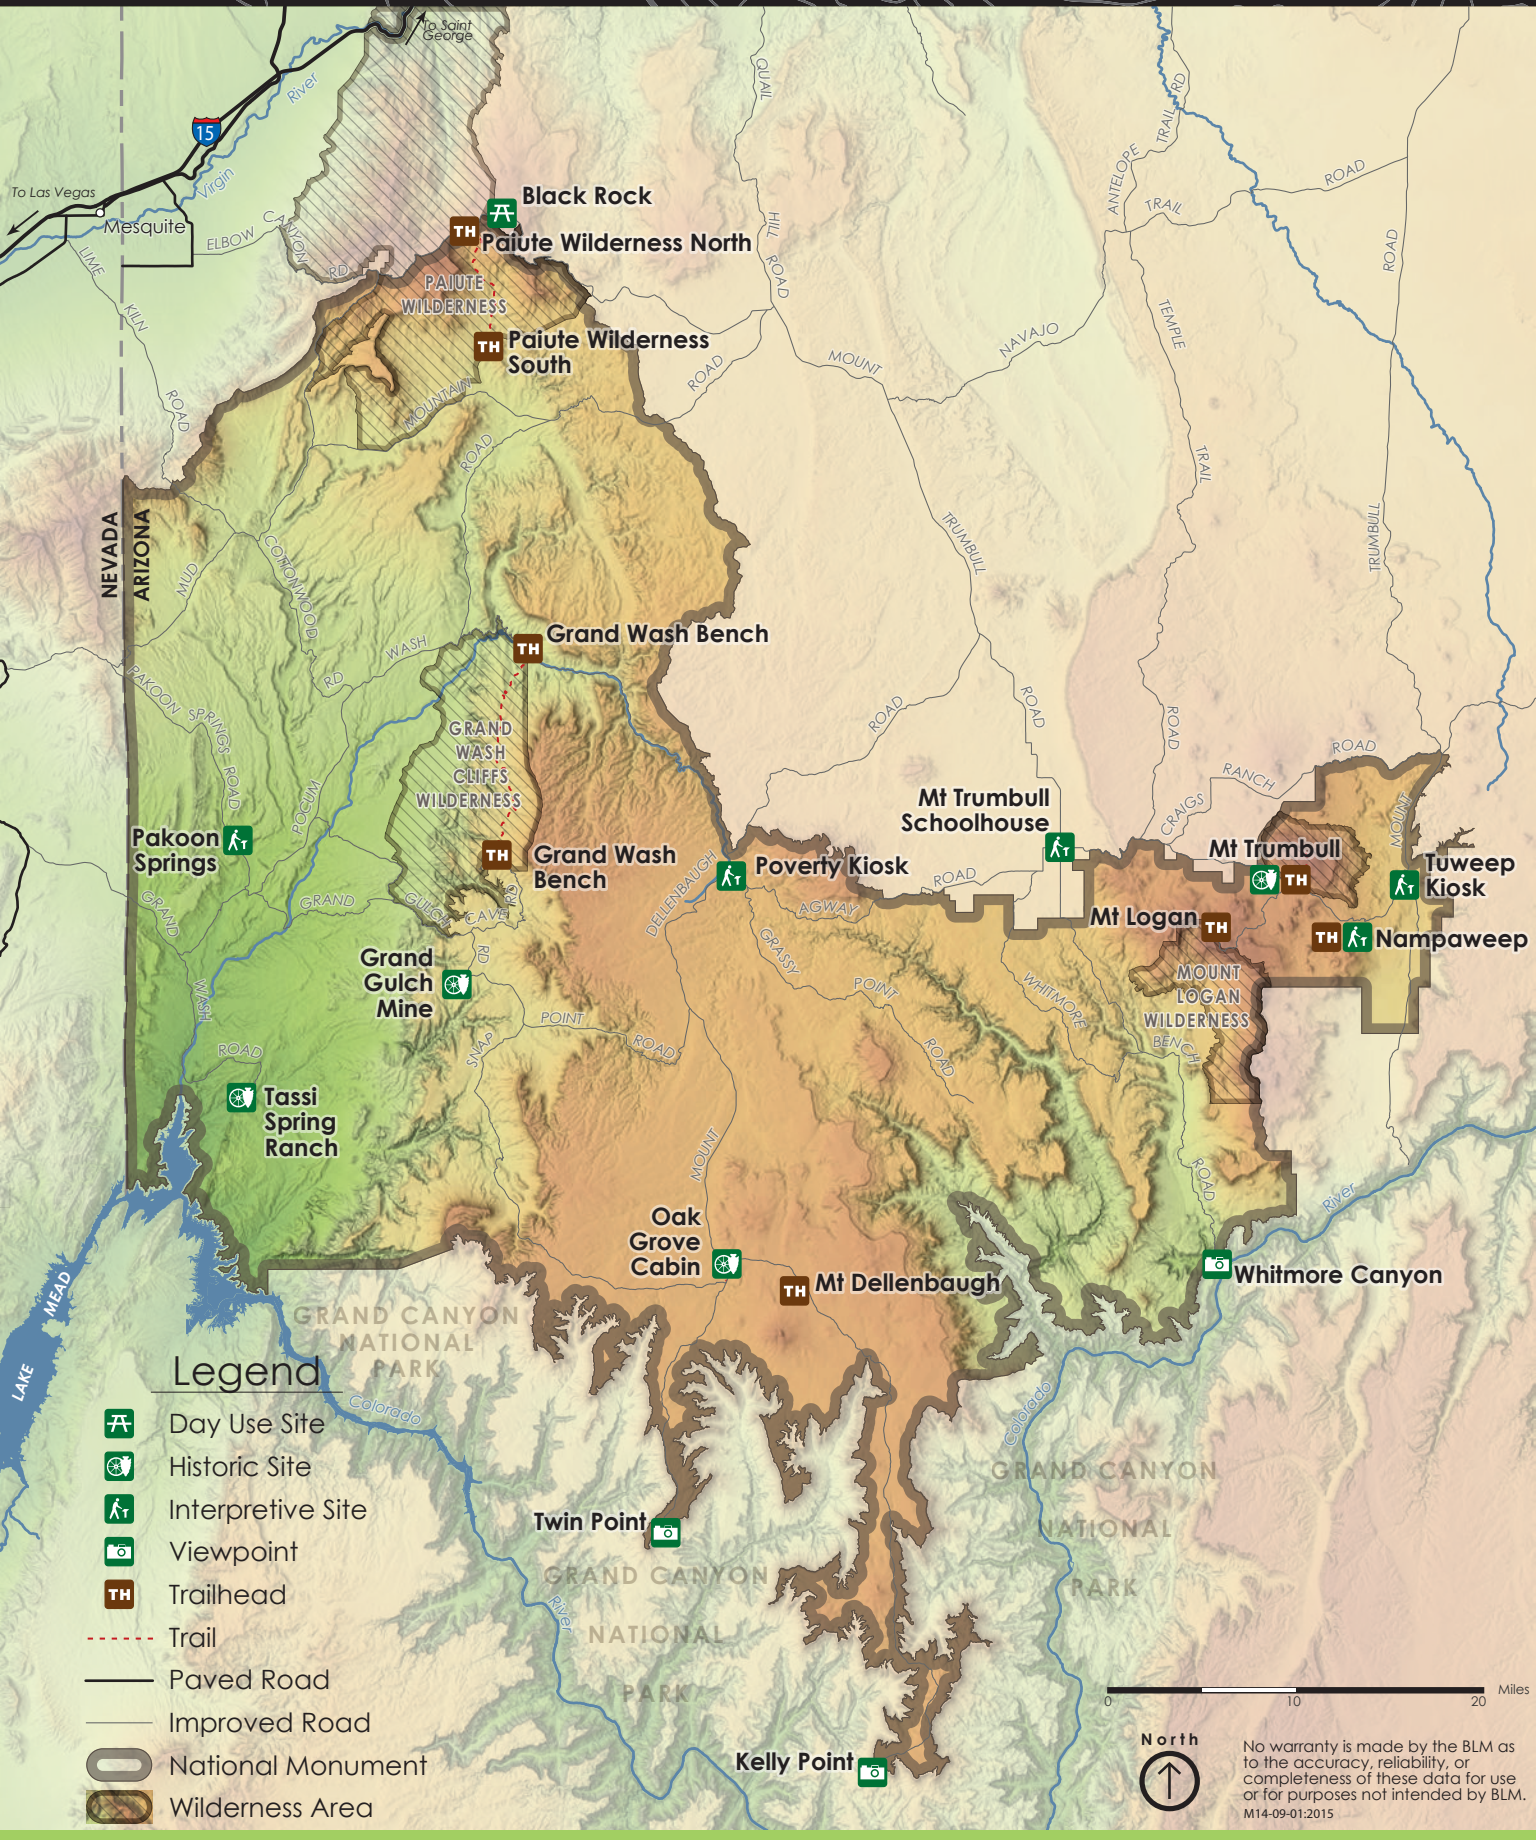

Grand Canyon - Parashant National Monument

Legend

- Day Use Site
- Historic Site
- Interpretive Site
- Viewpoint
- Trailhead
- Trail
- Paved Road
- Improved Road
- National Monument
- Wilderness Area

0 10 20 Miles

No warranty is made by the BLM as to the accuracy, reliability, or completeness of these data for use or for purposes not intended by BLM. M14-09-01:2015