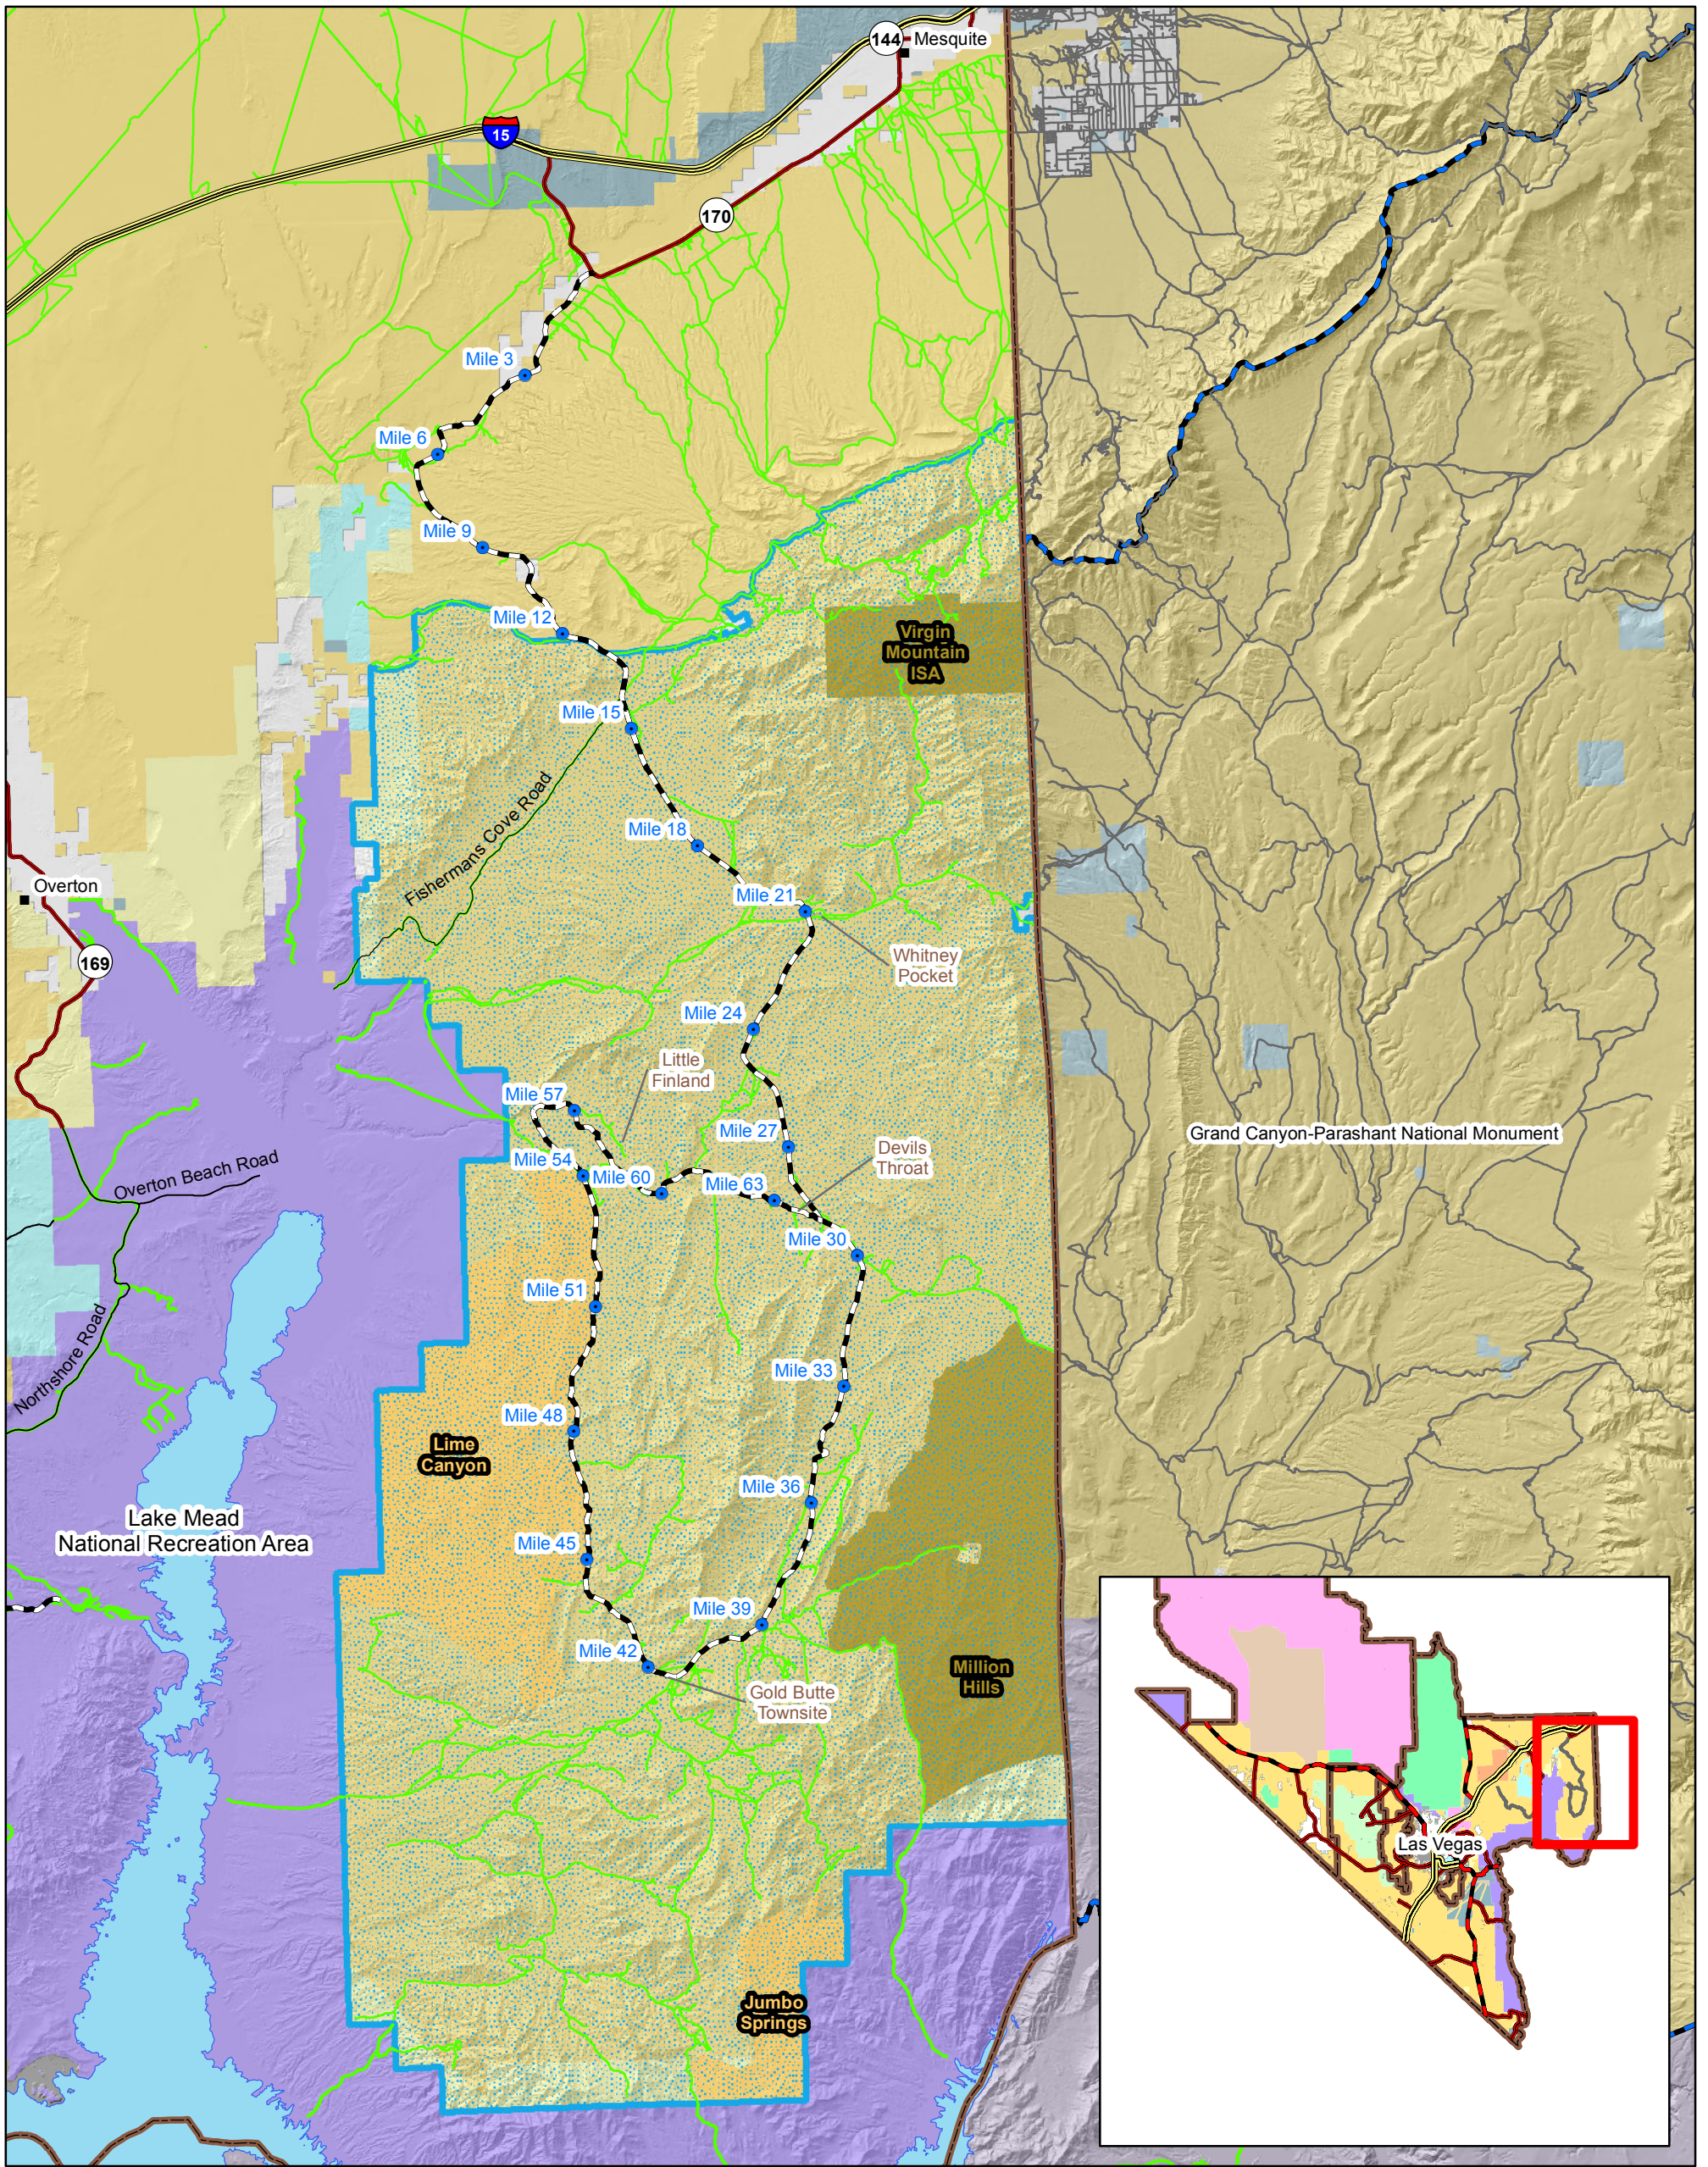

Gold Butte National Monument

Legend

■ City Location	BLM Wilderness
● Mile Marker	BLM Wilderness Study Area
▭ SNDO Field Office	SNDO Land Status
▬ Gold Butte Backcountry Byway	Bureau of Land Management
Route Designation	Bureau of Reclamation
— Open	National Park Service
▭ Lake Mead	Nevada State
▭ Grand Canyon - Parashant	Local Government
▭ Gold Butte National Monument	Private