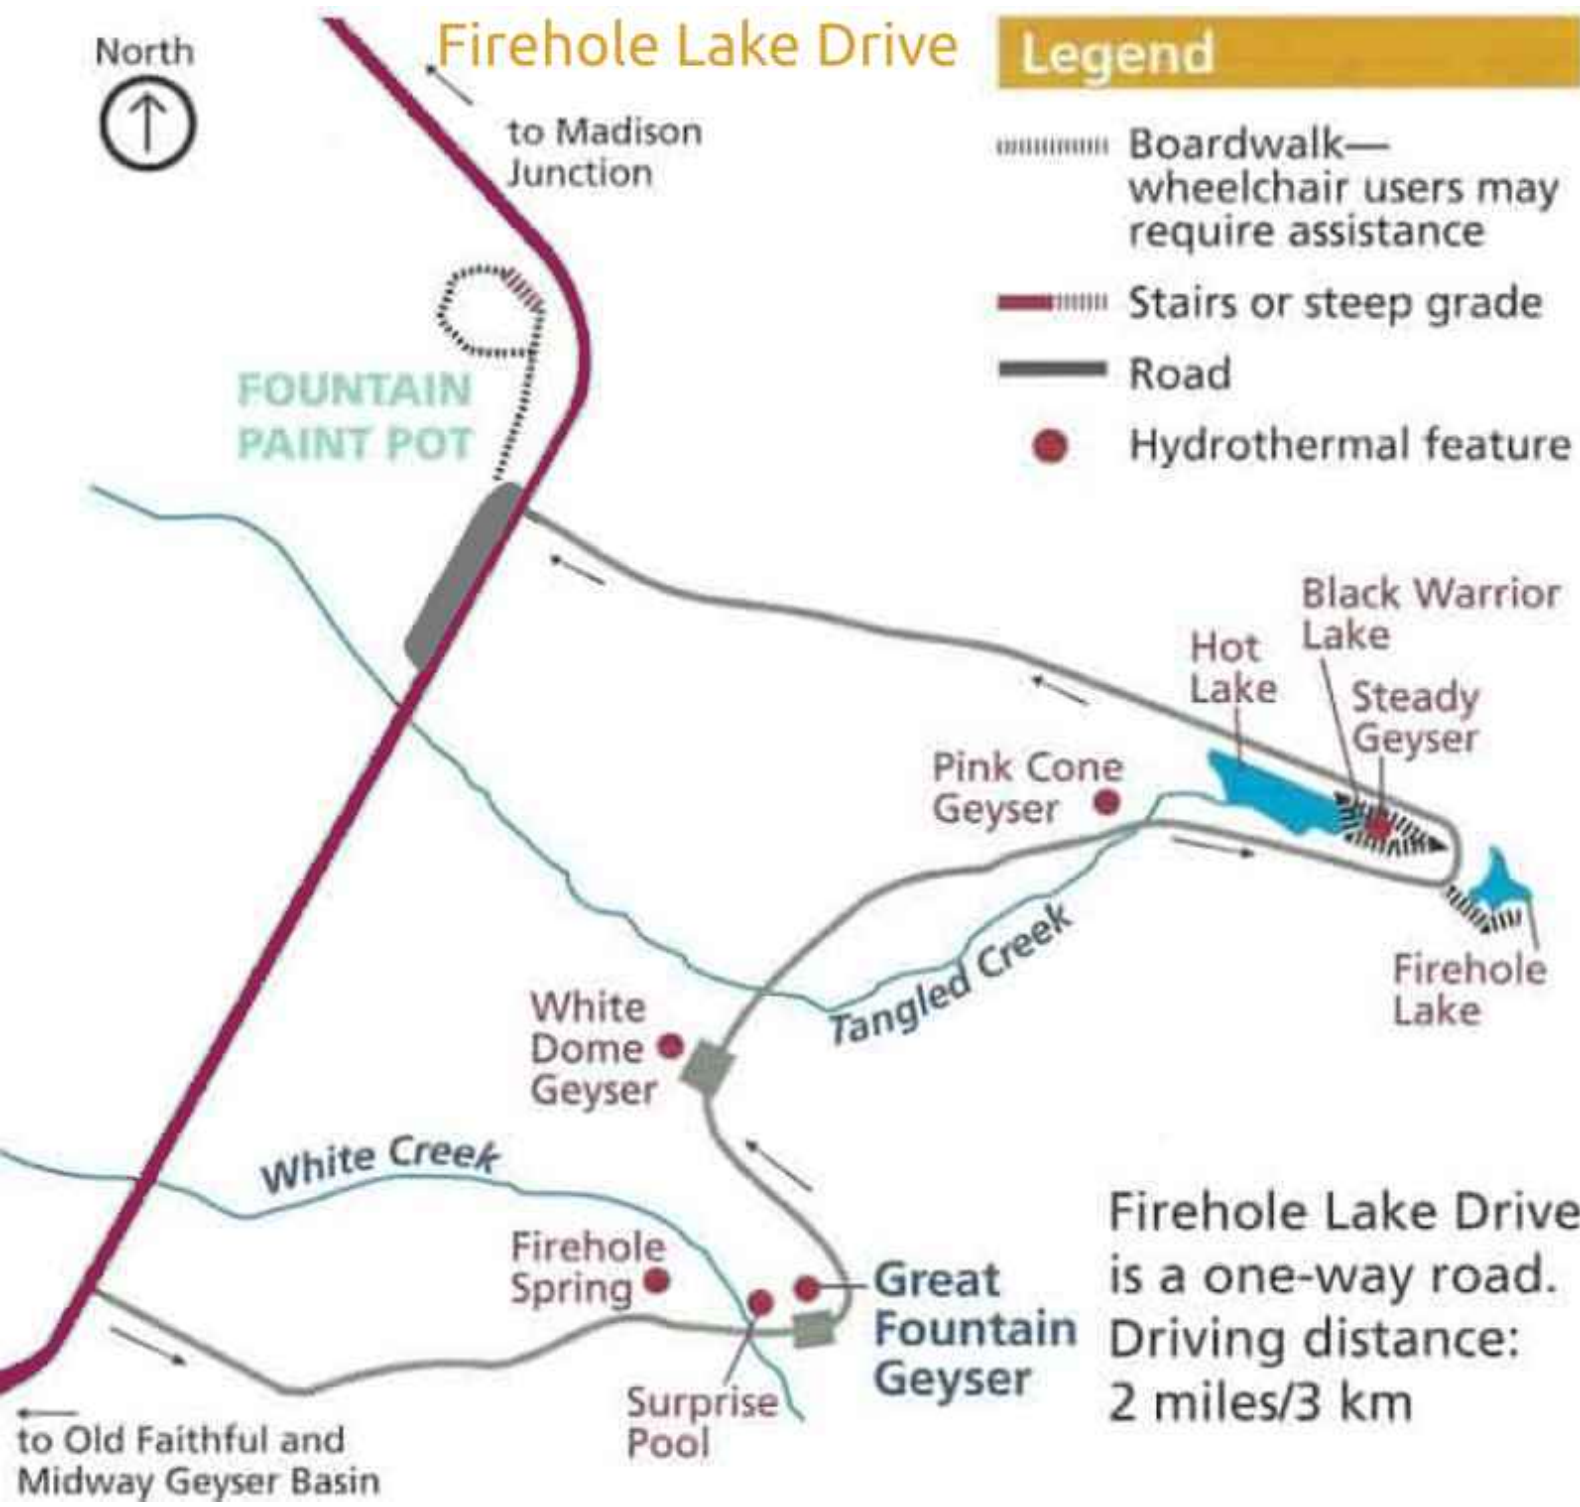

Fountain Paint Pot

Firehole Lake Drive

Legend

- Boardwalk—wheelchair users may require assistance
- Stairs or steep grade
- Road
- Hydrothermal feature

Firehole Lake Drive is a one-way road. Driving distance: 2 miles/3 km