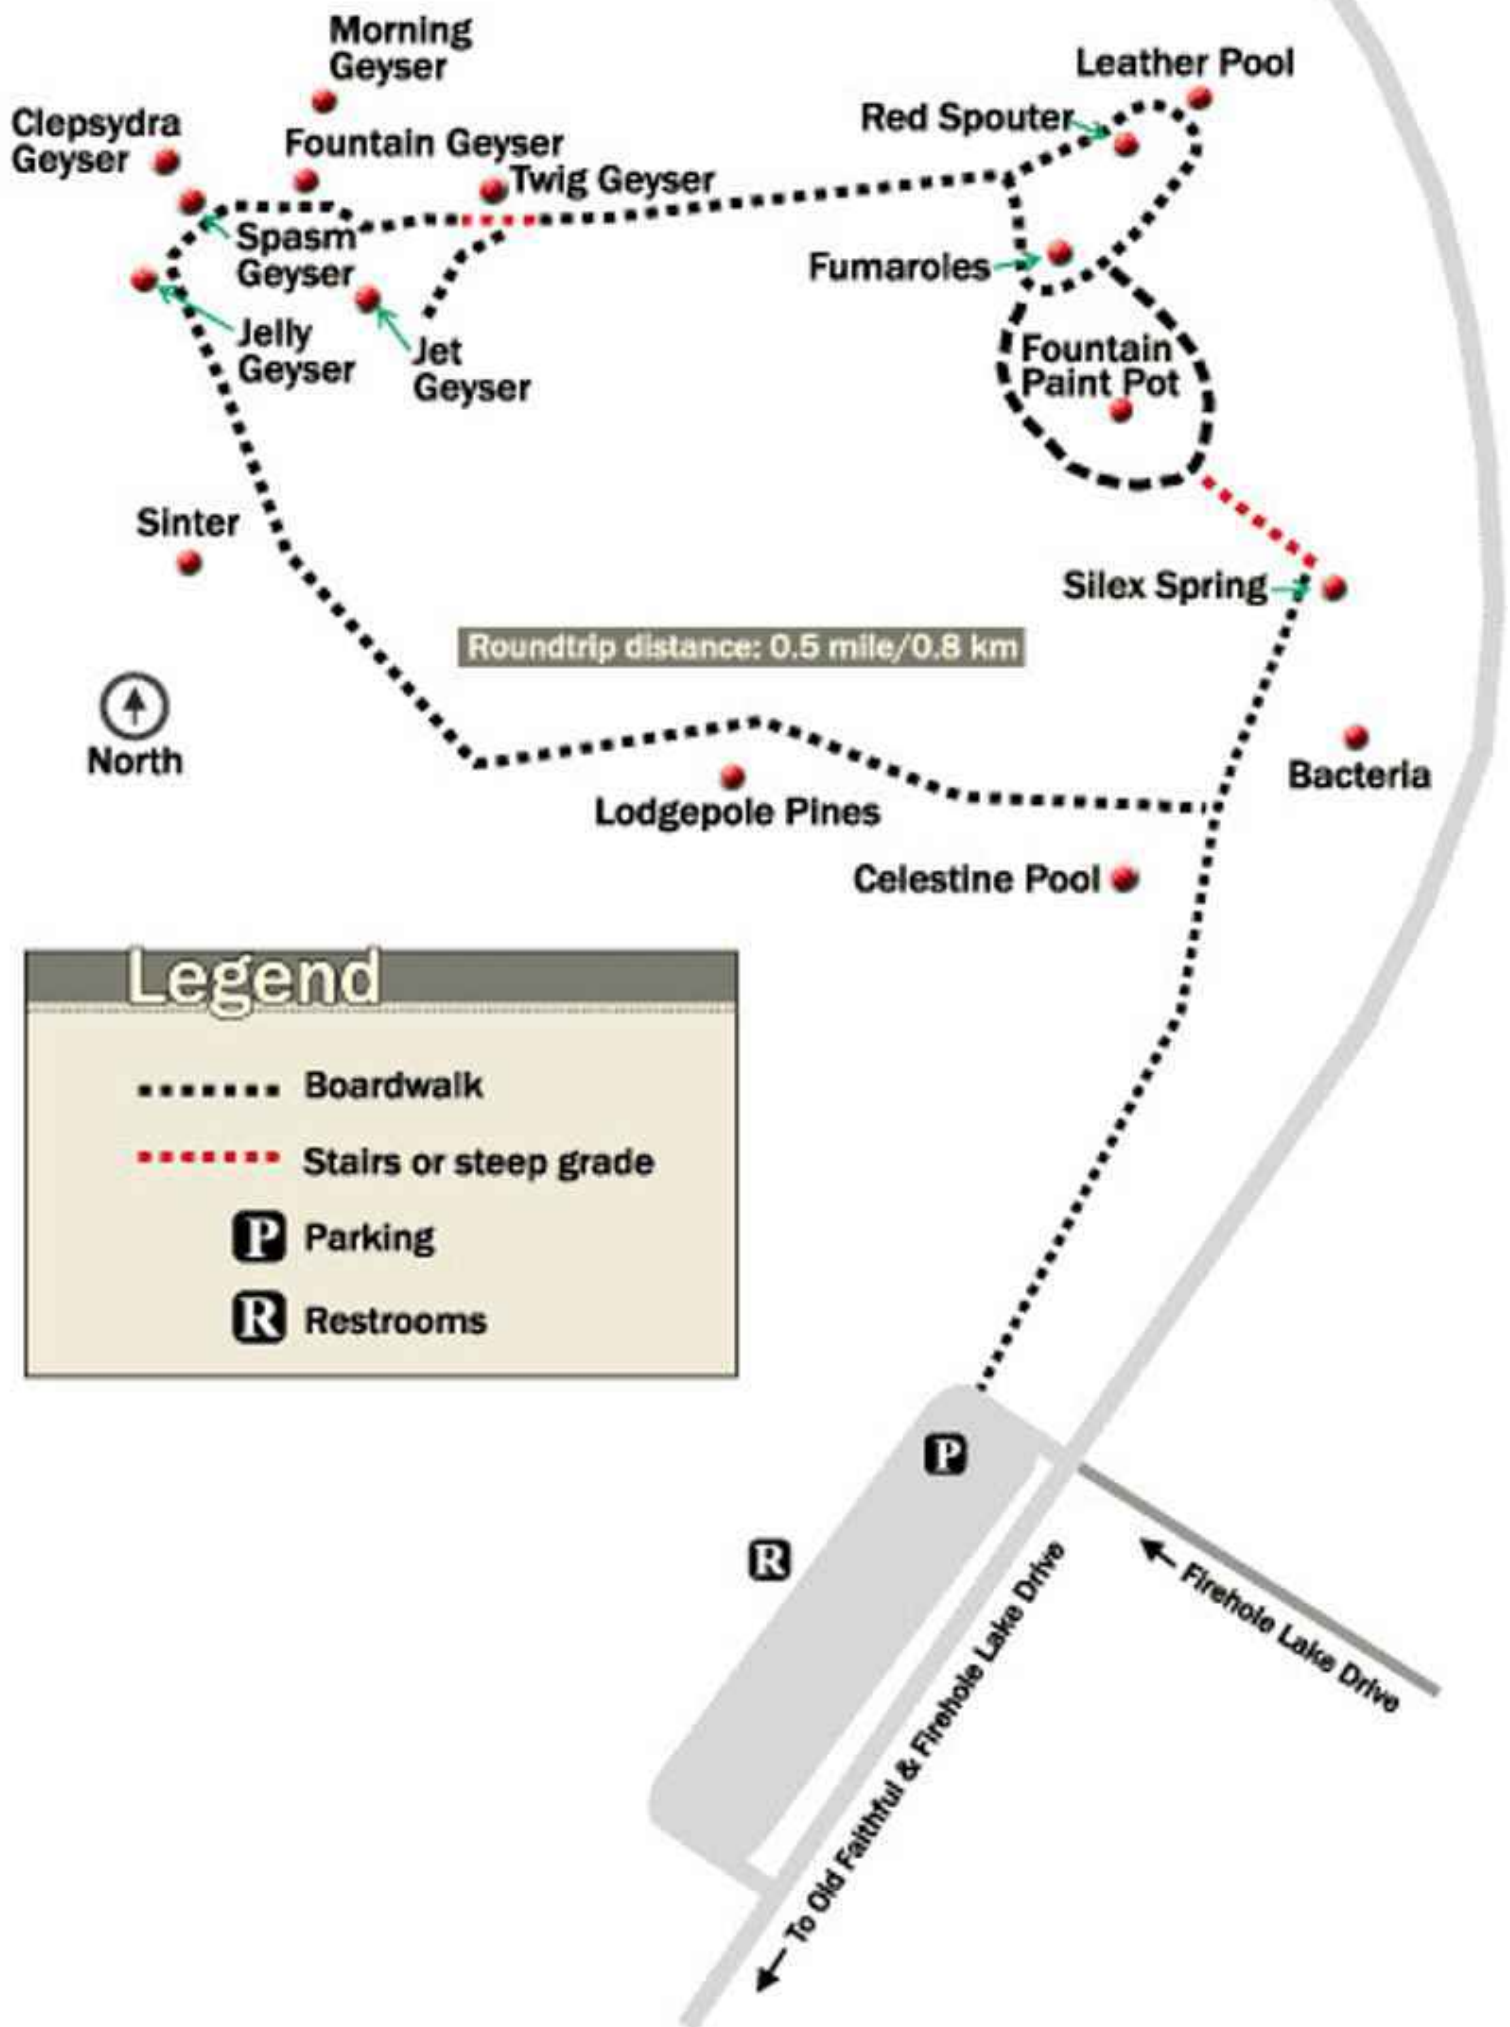

Fountain Paint Pot

Firehole Lake Drive

Legend

- Boardwalk—wheelchair users may require assistance
- Stairs or steep grade
- Road
- Hydrothermal feature

Firehole Lake Drive is a one-way road. Driving distance: 2 miles/3 km